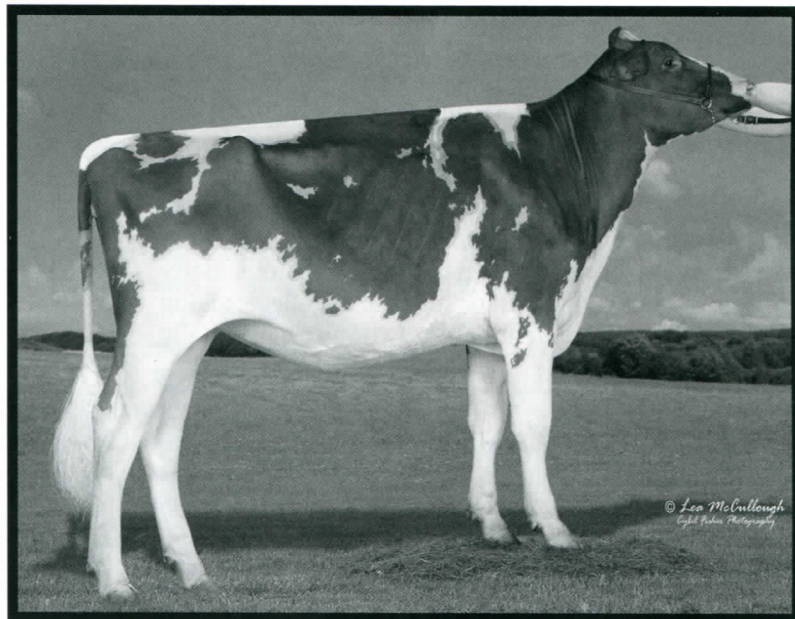

Summer Junior Champions With Pedigrees to Match

WALL-ST MCCUTCHEN RUTHIANA

1st Fall Yearling & Junior Champion at Chautauqua County Holstein Show
3rd Fall Yearling at New York State Fair Open Show

A mid-November heifer, Ruthiana's balance and beautiful frame have won her many friends this summer! Sired by McCutchen and due in December to Exactly. Her dam is a **Wall-St Guthrie Ruthann (VG-87)**, followed by a Touchdown-Red, then **R-E-W Rosa-ET (2E-90)**, an 8th generation Excellent (all multiple-E) from the same cow family as Apple-Red, Advent-Red, Armani, & so many other Breed elites!

MERRILLEA MALONE ELLIE-RED

1st Spring Yearling & Junior Champion at New York State Fair Red & White Show
1st Spring Yearling & Reserve Junior Champion at Cortland Classic
10th Spring Yearling at International Red & White Show, Madison, WI
Ellie is owned with Shaun Merrill & Bret Bossard

A stunning Malone-Red daughter, Ellie gets better with age! Her dam is a **Merrillea Emmy (GP-82)** by Advent, followed by **Sam-Sim Sanchez Excellence (EX-90)** who completes 6 generations of Excellents in the **Ridgedale "E" family** that includes 3 generations of EX-95 cows. As exciting as Ellie is, we also have a younger full sister, **Wall-St Malone Electra-Red**, a very promising June '16 summer yearling prospect for 2017.