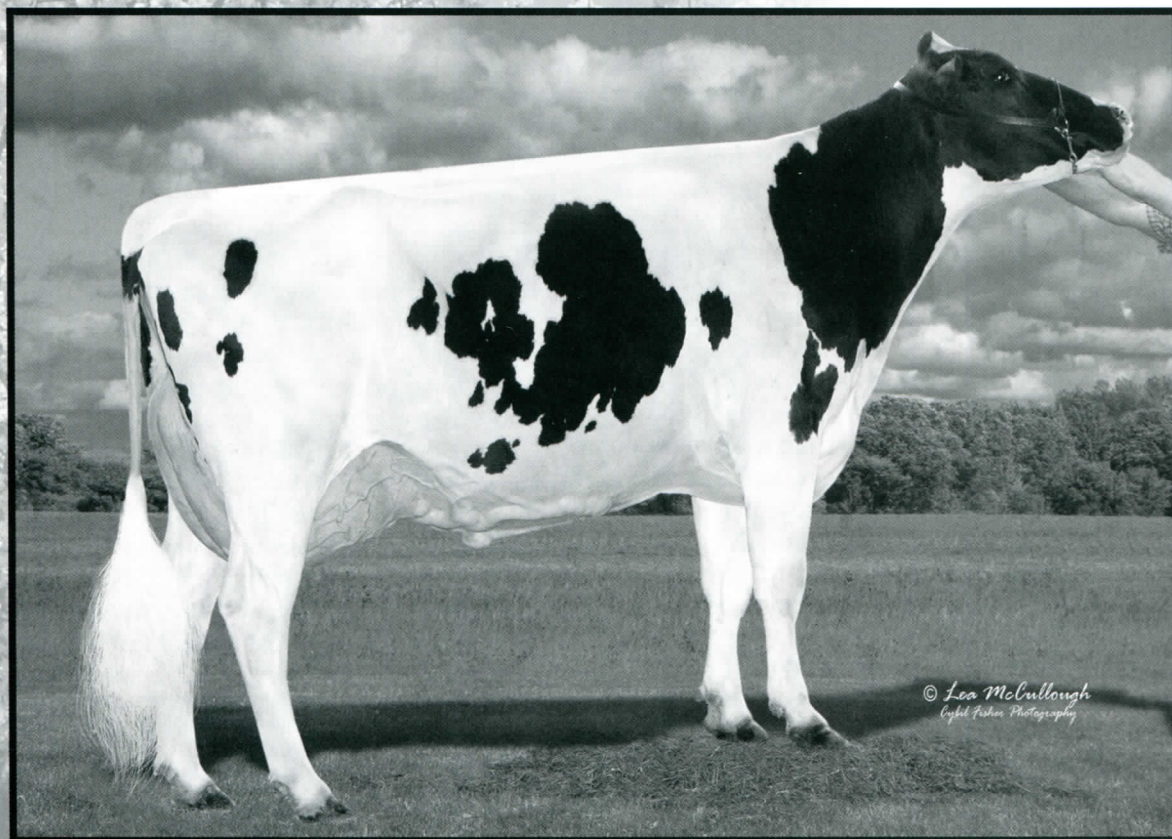

SAKURA – One of Our Sweetest Atwood Daughters

WALL-ST G W ATWOOD SAKURA (EX-90, EX-MS)

2-05 2x 312 23,870 3.1 748 3.0 712

3-09 2x 317 29,530 3.2 942 3.1 921

Due December 15 to Corvette.

Sakura has a fancy Epic yearling, Wall-St Epic Samantha, born in September '14.

Sakura's name is derived from the Japanese word for *cherry blossom*. She is a 5th generation VG or EX from a favorite cow family here. Her dam is a VG-88, EX-MS Talent with records to 3-03 2x 318 24,730 3.6 881 3.2 787. The next dam is a VG-87 Champion daughter, followed by two more VG dams with good production. Sakura's maternal sister, **Spring-Fed Apple Sadee-Red (VG-86)**, has 4-00 2x 365 26,133 3.6 938 3.3 854 and is the dam of two daughters: **Wall-St Landen Sanka-Red (GP-84, 2y)** with 19,192 3.4 644 3.6 697 at 2-00 and **Wall-St Bradnick Seder *RC**, a bred heifer due in February.

Sakura is a great example of the kind of cows we are breeding for at Wall Street – outstanding type, profitable production, from true-transmitting maternal lines. Your visit and inquiries are always welcome!