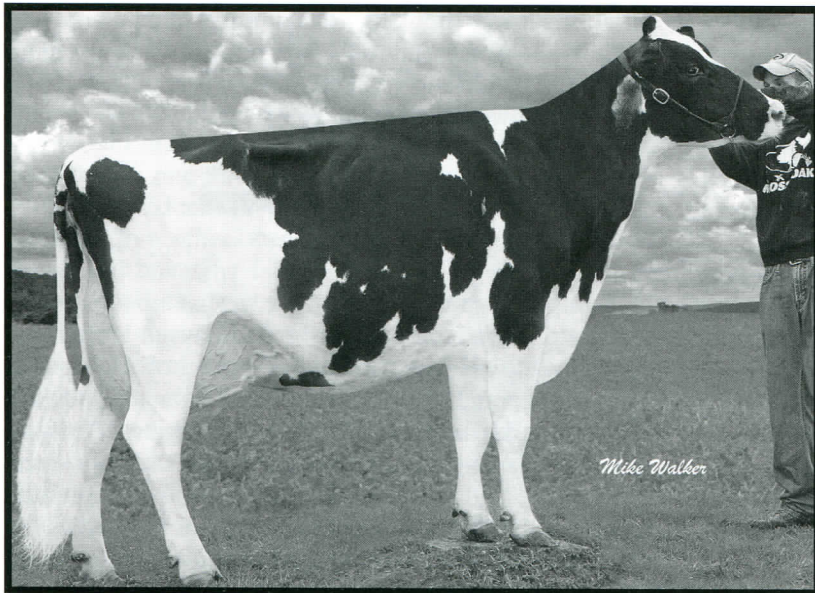

All Roads Lead to Chautauqua County

**Her Advent Daughter Sells in
the National Red & White Dairy
Cattle Association Convention
Sale August 15 in Dunkirk, NY**

**RS-SILVERSHADE RM SUPREME-ET
(2E-91, EX-MS)**

6-09 2x 365 25,580 4.1 1040 3.1 855

8-05 2x 315 26,080 4.0 1116 2.9 769

Supreme is a 4th generation EX & a 9th generation VG or EX in the Swampy-Hollow Sugar/Sweet family!

For a sale of this caliber, we are pleased to offer one of our most promising heifers, **Wall-St Advent Siri-Red-ET**, b. 12-2-2011 and due in January to Ladd-P. Fancy and born to show, Siri represents the high type, true-transmitting cow families upon which we are building our herd.

Siri's Full Sister

**THE-STREET ADVENT SUN-RED-ET
(VG-87, 2y)**

1-11 2x 337 21,640 3.5 756 3.2 688

Sun has a beautiful Dusk daughter here, **Wall-St Dusk Shana-Red**, b. 1-18-2013.

Wall Street Dairy is honored to be one of the RWDC Convention farm tours on August 14 at 10:00 a.m. We welcome your visit to the farm to tour our facilities and see the cows we are working with, including this family. At 11:30 a.m., we are pleased to sponsor the luncheon at Noble Winery & Gift Shop in Westfield, NY. We look forward to seeing you at the farm & throughout the Convention!