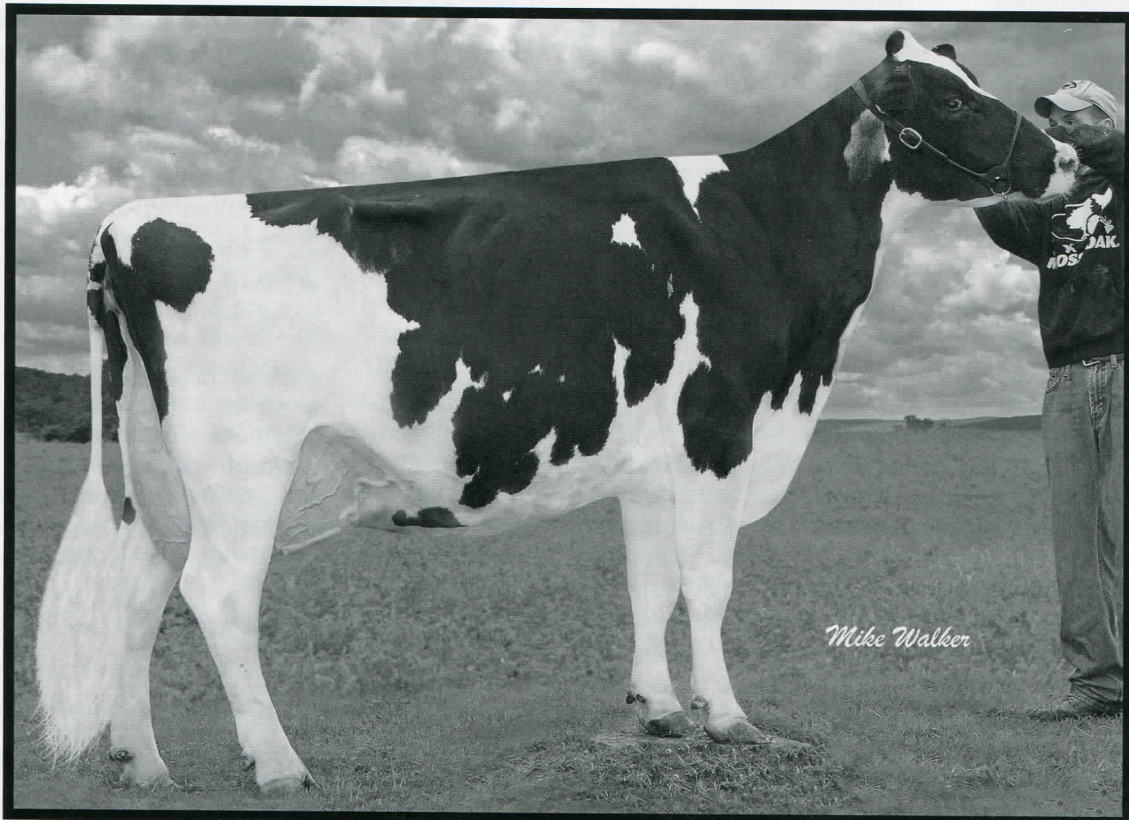

Pleased to *Pay it Forward*

With the 2014 NYHA Scholarship Calf

RS-SILVERSHADE RM SUPREME-ET (2E-91, EX-MS)

6-09 2x 365 25,580 4.1 1040 3.1 855

8-05 2x 365 26,080 4.1 1116 2.9 769

Supreme is a 4th generation Excellent & 9th generation VG or EX in the Swampy-Hollow Sugar/Sweet family.

Supreme is the fountainhead of one of the most important cow families here at Wall Street Dairy. Now 13 years old, Supreme is hale and hearty and looks like a million bucks! She and her offspring are a desirable combination of type, production, red-factor, and depth of pedigree. And the family flushes and transmits well!