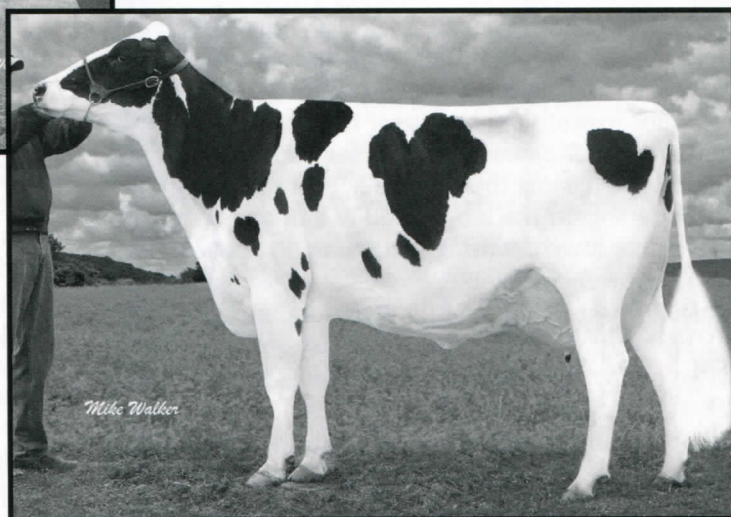

### WALL-ST ALEXANDER AVERY-ET (2E-91, EX-MS)

3-06 2x 349 29,350 4.0 1167 3.5 1038

Avery is a 6th generation VG or EX and a daughter of our foundation cow, **Spring-Fed Shark Attack (4E-93)**, that has built such an important family here. Phil purchased **Wall-St Mayfield Astrid (GP-81)**, Avery's daughter, as well as **Wall-St Yoder Adele**, a granddaughter of Shark Attack, in our 10th Anniversary Sale.