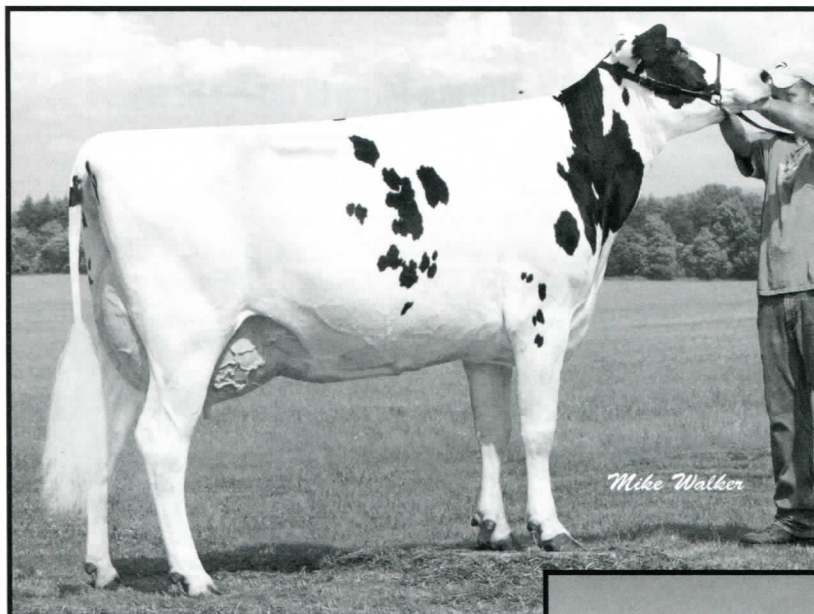

March (Calf) Madness!

We are excited to be building upon these girls!

3 Daughters of Renee

SPRING-FED LAWN BOY RENEE-ET *RC *PO (EX-92 EEEEE)

3-06 2x 365 31,960 3.5 1103 3.2 1012
7-05 2x 365 40,370 3.2 1302 3.2 1280
8th Generation Excellent in the family that has produced Apple, Advent, Absolute, & so many other breed greats! We have two March ET calves from Renee sired by **Jordy-Red & Avalanche *RC**, both polled! Renee herself calved in March at 9-09 with a heifer by **Wall-St Gold Chip Royal** (Gold Chip x Ms RollnView Hero Ronnie-ET, VG-85 x 15 gens. EX back to **Audrey Posch**) and looks phenomenal! She will be re-scored in April.

2 Sisters to Doorman

VAL-BISSON SHOTTLE IMELDA-ET (EX-94)

4-03 2x 365 40,505 3.8 1550 3.6 1455
Shottle x Goldwyn x Finley x Rudolph,
Imelda is the dam of Val-Bisson Doorman-ET, the sire of so many outstanding show winners. We are thrilled to have two fancy March heifer calves from Imelda sired by **Avalanche *RC!**