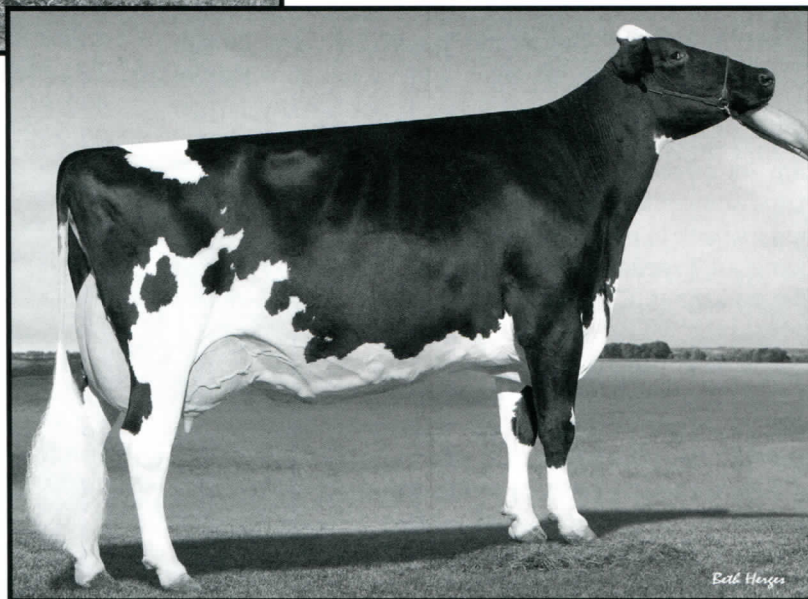

March (Calf) Madness!

We are excited to be building upon these girls!

3 Daughters of Renee

SPRING-FED LAWN BOY RENEE-ET *RC *PO (EX-92 EEEEE)

3-06 2x 365 31,960 3.5 1103 3.2 1012
7-05 2x 365 40,370 3.2 1302 3.2 1280
8th Generation Excellent in the family that has produced Apple, Advent, Absolute, & so many other breed greats! We have two March ET calves from Renee sired by **Jordy-Red & Avalanche *RC**, both polled! Renee herself calved in March at 9-09 with a heifer by **Wall-St Gold Chip Royal** (Gold Chip x Ms RollnView Hero Ronnie-ET, VG-85 x 15 gens. EX back to **Audrey Posch**) and looks phenomenal! She will be re-scored in April.

2 Sisters to Doorman

VAL-BISSON SHOTTLE IMELDA-ET (EX-94)

4-03 2x 365 40,505 3.8 1550 3.6 1455
Shottle x Goldwyn x Finley x Rudolph,
Imelda is the dam of Val-Bisson Doorman-ET, the sire of so many outstanding show winners. We are thrilled to have two fancy March heifer calves from Imelda sired by **Avalanche *RC!**