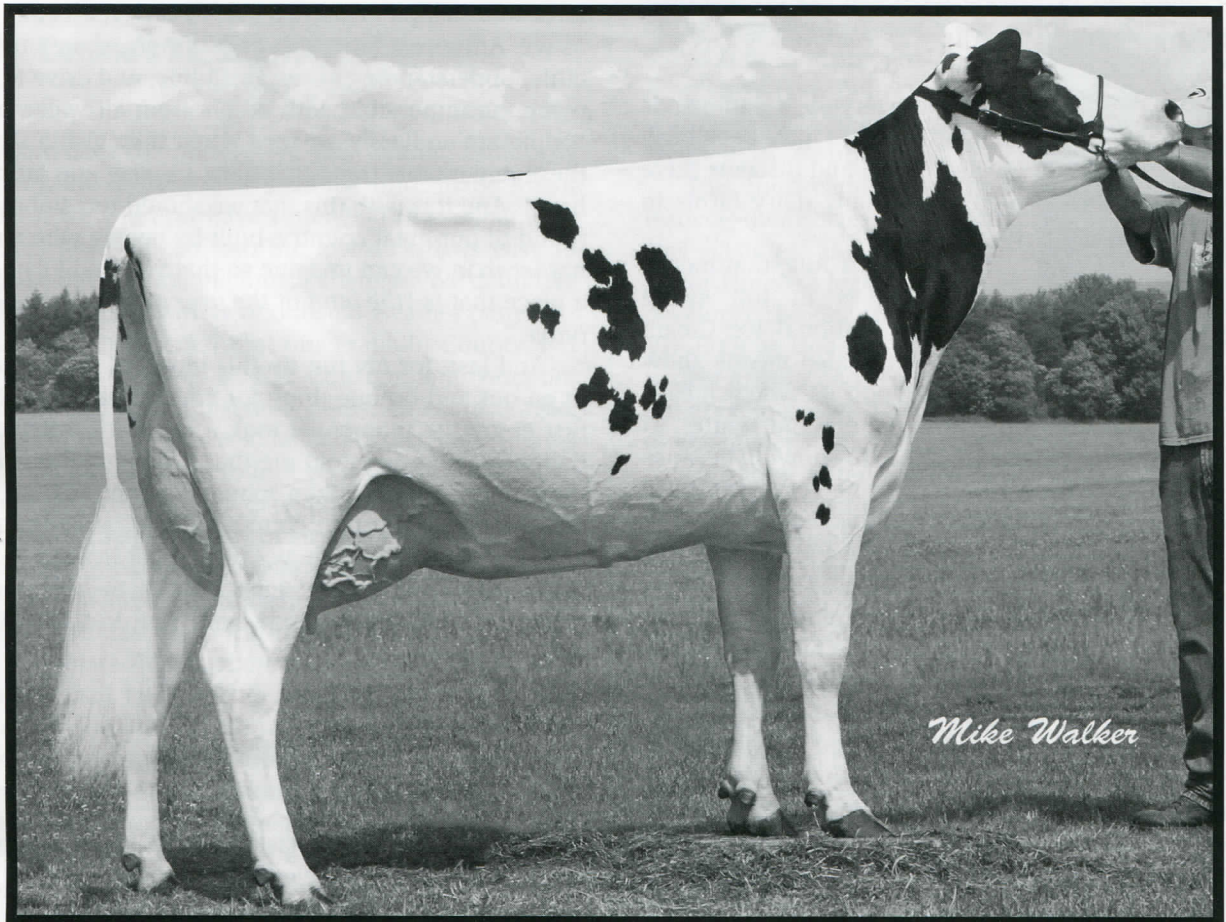

Covering All The Bases

SPRING-FED LAWN BOY RENEE-ET *RC *PO (VG-88, EX-MS)

3-06 2x 365 31,960 3.5 1103 3.2 1012

Sired by Aggravation Lawn Boy P-Red *PO

Renee fits our definition of an all-around performer. A proven polled daughter of Lawn Boy and a red carrier, she is backed by 8 generations of Excellent dams in the D-R-A August (4E-96-DOM) family, so she shares a common bloodline with individuals like K-H-W Kite Advent-Red-ET and the \$1 million K-H-W Regiment Apple-Red-ET (2E-96-DOM).

A great producer who does it easily from a spectacular udder, Renee was fresh again in March with a Big Apple-Red-ET son, Wall-St Apple RJ-Red.

High production, outstanding type, deep pedigree, polled, red factor ... Renee indeed covers all the bases in our breeding goals.