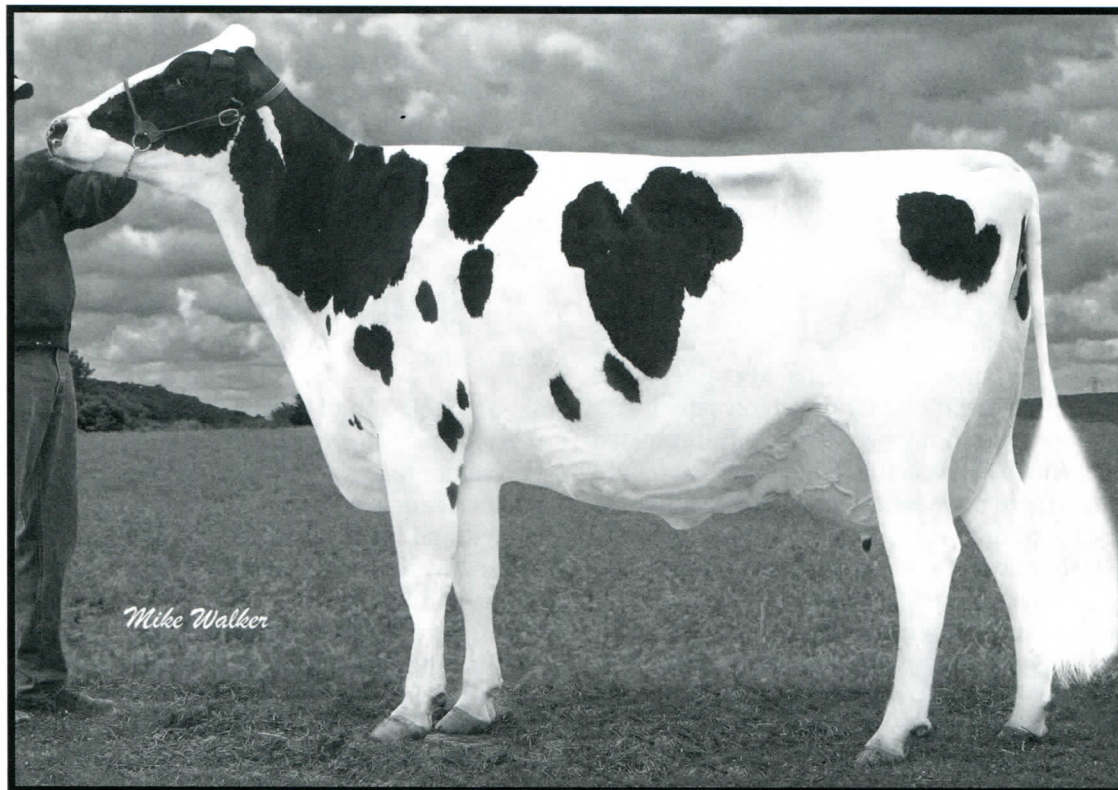

One Chapter Closes, Another Begins

SPRING-FED BUCKEYE GERRI-ET (2E-93 EEVEE)

8-03 2x 347 32,250 3.9 1242 3.0 970

3-09 2x 365 29,020 3.8 1102 3.0 865

Well over 100,000M lifetime

Truly one of the greatest cows to ever call Wall Street Dairy "home," Gerri left the herd recently at just under 10 years of age. Her massive frame, fantastic udder, and incredible will to milk made her a favorite here. Gerri was a 9th generation VG or EX and a 7th generation over 1000 fat in the "G" family from Mar-Bil Farm, tracing to **Darling-Farm Bell Ginny (VG-86 GMD-DOM)**.

We have two very impressive Seagull-Bay Supersire-ET daughters of Gerri in the herd: **Wall-St Supersire Gloria-ET** is fresh 60 days and is one of the best heifers we have ever had in the barn! Milking right at 90 lbs., she is one that catches the eye of visitors and looks to carry on her family's traditions of type and production. Her flushmate, **Wall-St Supersire Gellie-ET**, is due in early March to Salt and looks terrific as well.